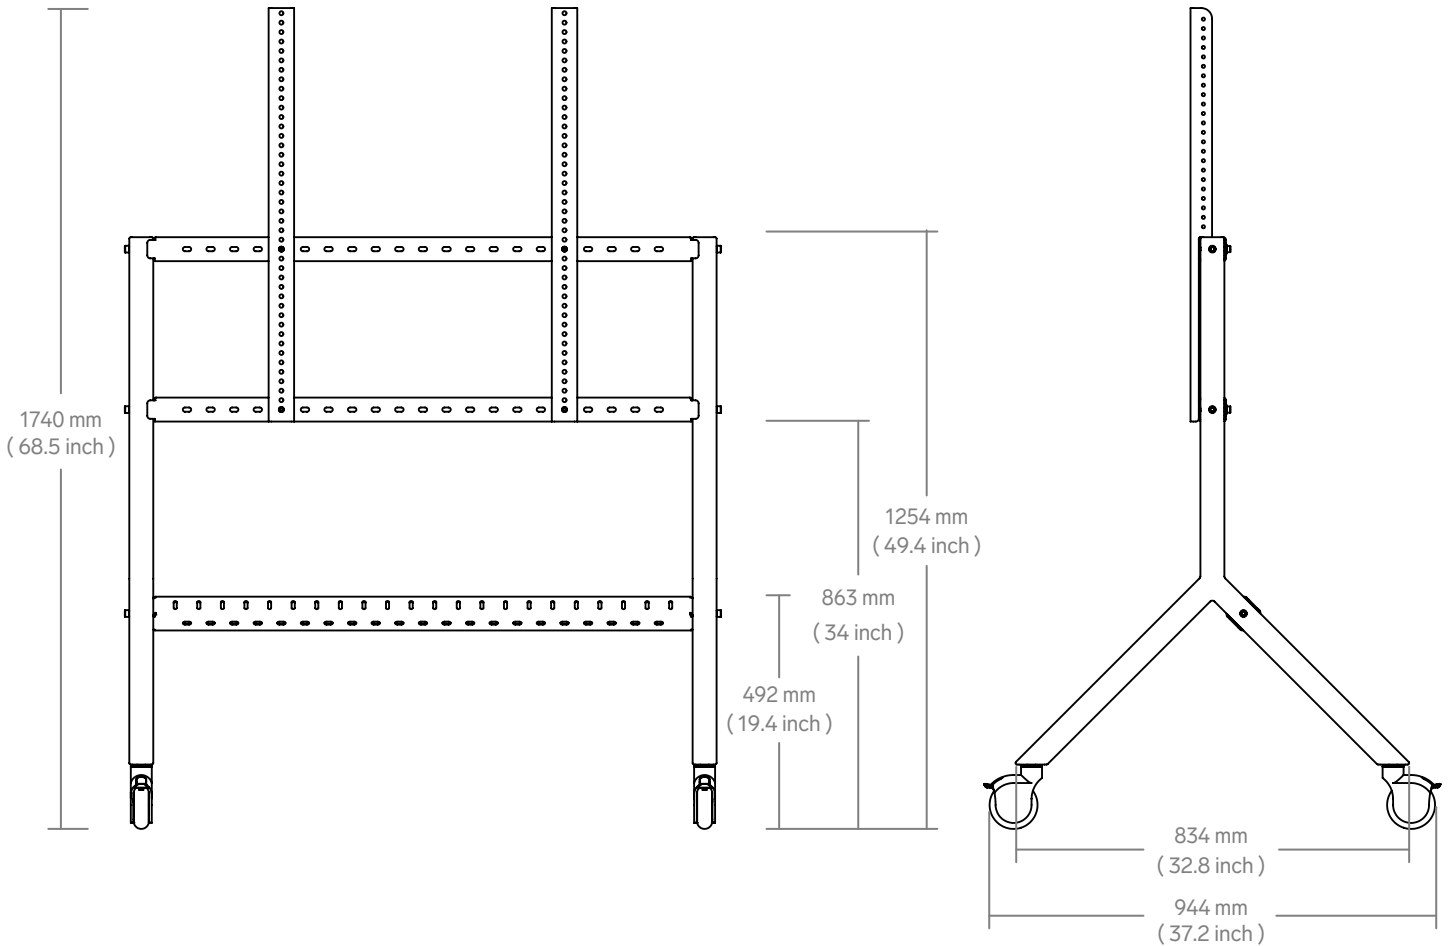

Heckler AV Cart XL

H592

Dimensions