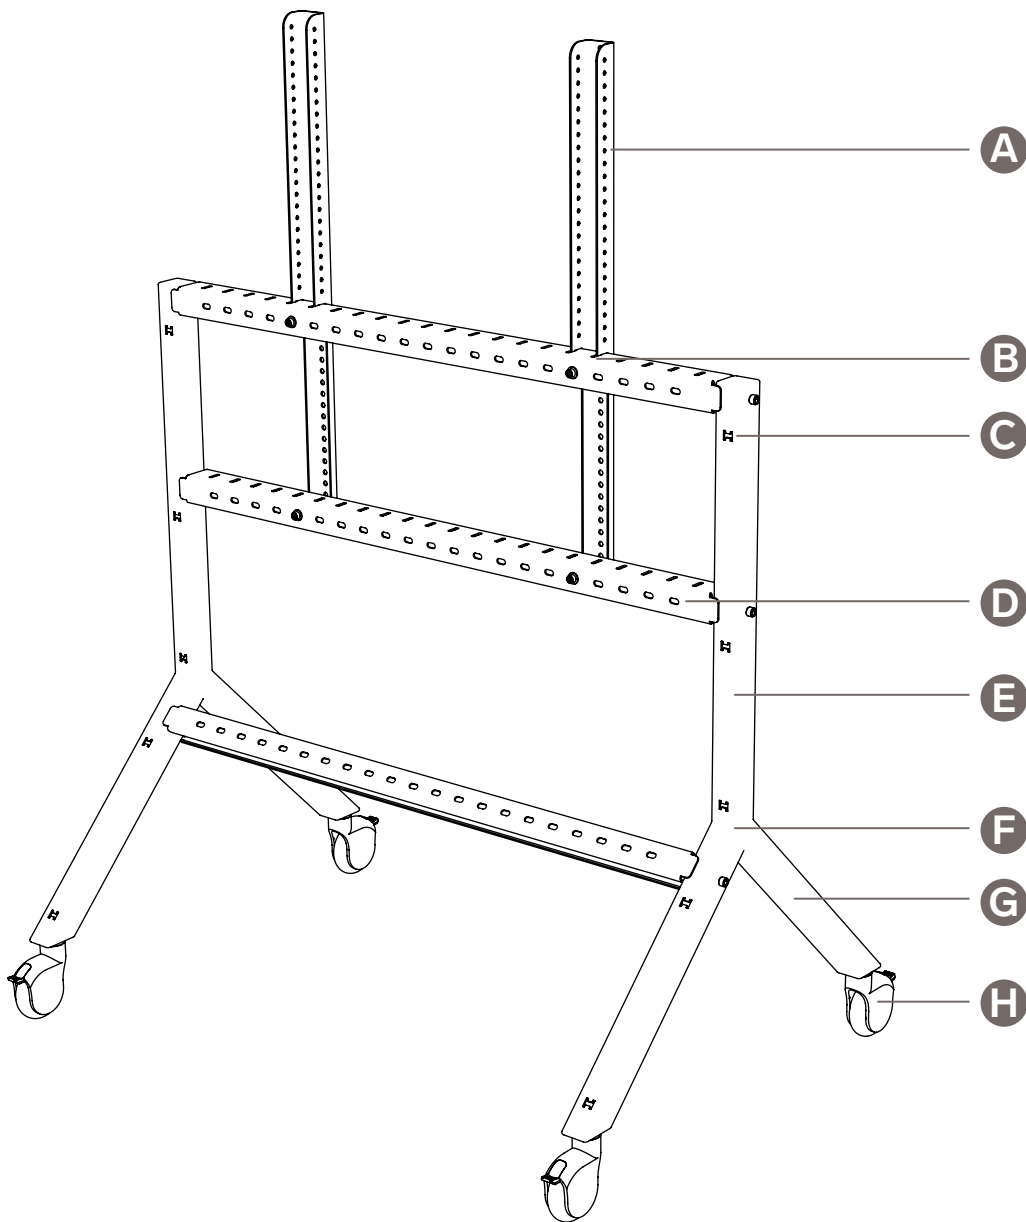

Heckler AV Cart XL

H592

Designed for 75-inch to 98-inch Displays

Position your mission-critical interactive displays and digital signage where you need it most with Heckler AV Cart XL. Designed for 75-inch to 98-inch displays, this commercial-grade rolling stand is perfect for all-hands meetings, way-finding, and projector replacement. With Heckler AV Cart XL you can free your most valuable displays from the wall to become one your organization's most valuable tools.

Features

A Height-adjustable display mounting.

* Compatible with displays with up to VESA 1000 (horizontal) mounting pattern, up to 300 pounds of total display weight.

* Recommended for use with 75-inch to 98-inch displays.

B Quick and easy installation with special display rail design.

C Integrated cable management along the Side Legs.

D Integrated cable management along the rear Cross Bars.

E Scratch & fingerprint-resistant powdercoat finish.

SKU	H592
Height	68.5 inches
Width	49 inches
Depth	37.2 inches
Weight	79 lbs
Warranty	Limited Lifetime

Colors

Name	SKU
Black Grey	H592-BG

Compatible Devices

Display with up to VESA 1000 (horizontal) mounting pattern, up to 300 pounds of total display weight.