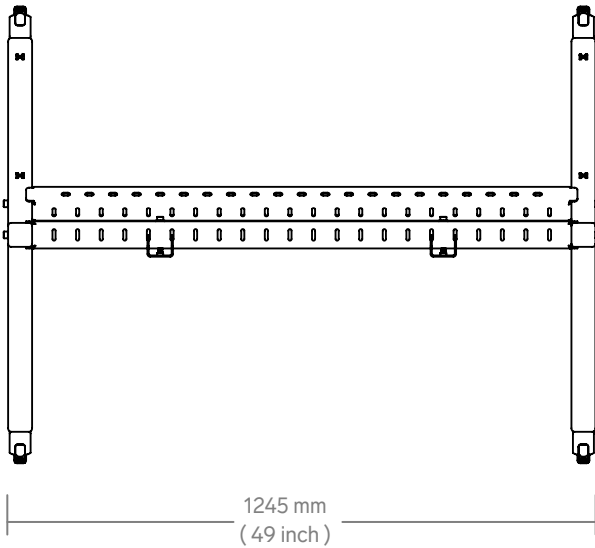

Heckler AV Cart XL

H592

Dimensions