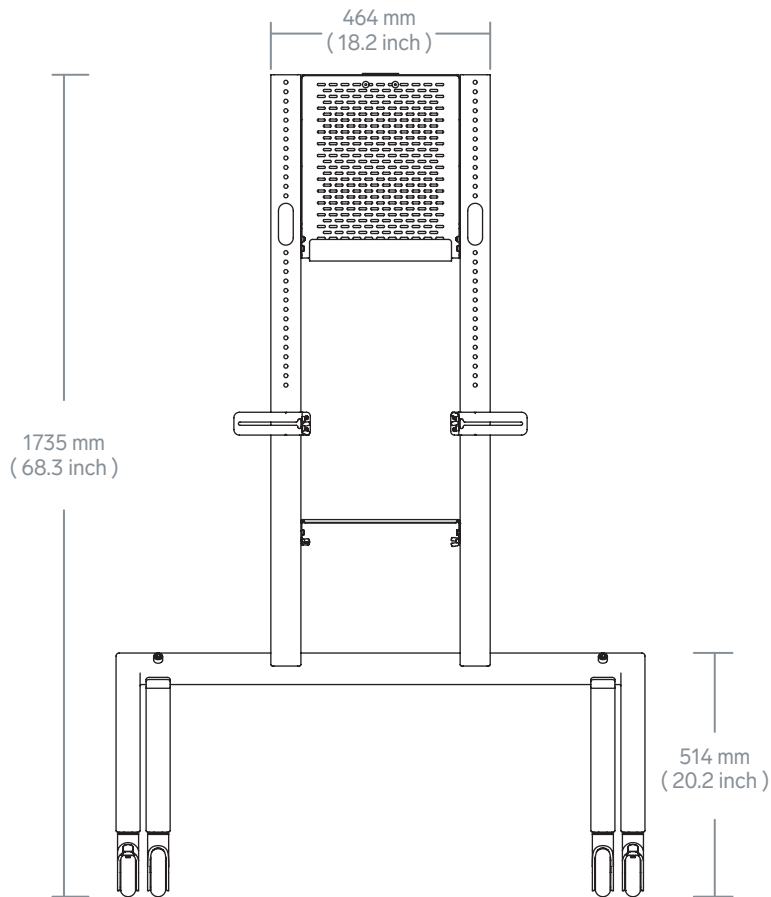

Heckler AV Cart Prime

H700

Features

- A** Mount most cameras using the included PTZ camera adapter.
- B** VESA-compatible hole pattern for mounting any VESA-compatible device.
- C** Hole pattern supports device mounting using the included hook-and-loop straps.
- D** Panel can be rotated for quick access to mounted devices.
- E** Bottom pocket supports the optional mounting of Tripp Lite power strip(not included).
- F** Integrated cart handles.
- G** Height-adjustable display mounting.
* Compatible with displays with VESA 400 (horizontal) mounting pattern, up to 300 pounds of total display weight.
* Recommended for use with 50-inch to 75-inch displays.
- H** Heavy steel construction.
- I** Scratch & fingerprint-resistant powdercoat finish.
- J** Compatible with most popular soundbar and soundbar-shaped devices. Can be mounted to Display Panel above the display.
- K** Integrated cable management inside the Display Rails and along the Rear Legs.
- L** Fasten devices to the shelf's top surface magnetically and with hook & loop straps.
- M** Centered 1/4 inch holes for mounting PTZ and other cameras.
- N** VESA-compatible hole pattern. Compatible with M4 screws.
- O** Patented nesting design to maximize storage space.
- P** Brake casters.
* Cart legs feature female threads compatible with casters and leveling feet with a 1/2 inch-13UNC, 1 inch long threaded post.
- Q** Easy, two-person assembly.

Heckler AV Cart Prime

H700

Dimensions

Heckler AV Cart Prime

H700

Specifications

SKU	H700
Height	68.3 inches
Width	44 inches
Depth	30 inches
Weight	70 lbs
Warranty	Limited Lifetime

Colors

Recommended for use with 50-inch to 75-inch displays.

In the Box

Heckler AV Cart Prime main structure and casters
Device Panel for Heckler AV Cart
Control Shelf for Heckler AV Cart
Soundbar Mount for Heckler AV Cart
Assembly tools