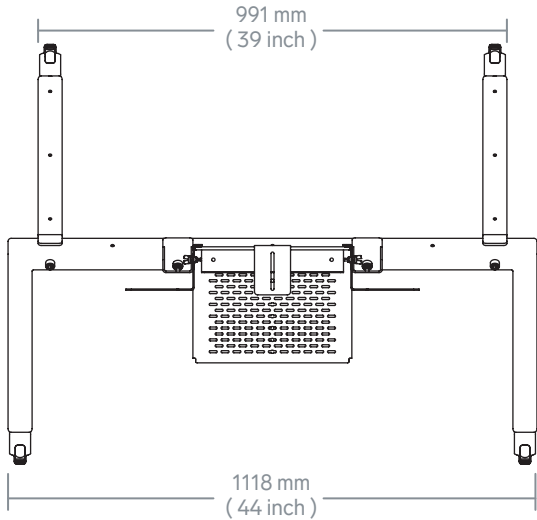

Heckler AV Cart Prime

H700

Features

- A** Mount most cameras using the included PTZ camera adapter.
- B** VESA-compatible hole pattern for mounting any VESA-compatible device.
- C** Hole pattern supports device mounting using the included hook-and-loop straps.
- D** Panel can be rotated for quick access to mounted devices.
- E** Bottom pocket supports the optional mounting of Tripp Lite power strip(not included).
- F** Integrated cart handles.
- G** Height-adjustable display mounting.
* Compatible with displays with VESA 400 (horizontal) mounting pattern, up to 300 pounds of total display weight.
* Recommended for use with 50-inch to 75-inch displays.
- H** Heavy steel construction.
- I** Scratch & fingerprint-resistant powdercoat finish.
- J** Compatible with most popular soundbar and soundbar-shaped devices. Can be mounted to Display Panel above the display.
- K** Integrated cable management inside the Display Rails and along the Rear Legs.
- L** Fasten devices to the shelf's top surface magnetically and with hook & loop straps.
- M** Centered 1/4 inch holes for mounting PTZ and other cameras.
- N** VESA-compatible hole pattern. Compatible with M4 screws.
- O** Patented nesting design to maximize storage space.
- P** Brake casters.
* Cart legs feature female threads compatible with casters and leveling feet with a 1/2 inch-13UNC, 1 inch long threaded post.
- Q** Easy, two-person assembly.

Heckler AV Cart Prime

H700

Dimensions

Heckler AV Cart Prime

H700

Specifications

SKU	H700
Height	68.3 inches
Width	44 inches
Depth	30 inches
Weight	70 lbs
Warranty	Limited Lifetime

Colors

Recommended for use with 50-inch to 75-inch displays.

In the Box

Heckler AV Cart Prime main structure and casters
Device Panel for Heckler AV Cart
Control Shelf for Heckler AV Cart
Soundbar Mount for Heckler AV Cart
Assembly tools