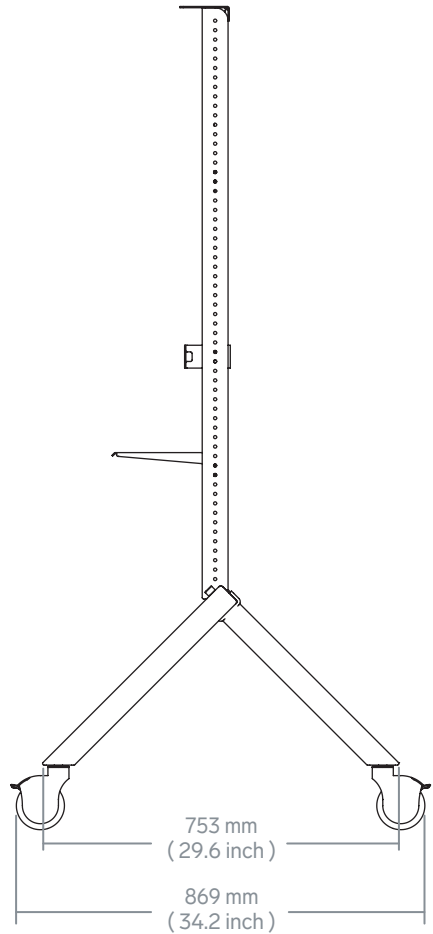

Heckler AV Cart Prime

H700

Features

- A** Mount most cameras using the included PTZ camera adapter.
- B** VESA-compatible hole pattern for mounting any VESA-compatible device.
- C** Hole pattern supports device mounting using the included hook-and-loop straps.
- D** Panel can be rotated for quick access to mounted devices.
- E** Bottom pocket supports the optional mounting of Tripp Lite power strip(not included).
- F** Integrated cart handles.
- G** Height-adjustable display mounting.
* Compatible with displays with VESA 400 (horizontal) mounting pattern, up to 300 pounds of total display weight.
* Recommended for use with 50-inch to 75-inch displays.
- H** Heavy steel construction.
- I** Scratch & fingerprint-resistant powdercoat finish.
- J** Compatible with most popular soundbar and soundbar-shaped devices. Can be mounted to Display Panel above the display.
- K** Integrated cable management inside the Display Rails and along the Rear Legs.
- L** Fasten devices to the shelf's top surface magnetically and with hook & loop straps.
- M** Centered 1/4 inch holes for mounting PTZ and other cameras.
- N** VESA-compatible hole pattern. Compatible with M4 screws.
- O** Patented nesting design to maximize storage space.
- P** Brake casters.
* Cart legs feature female threads compatible with casters and leveling feet with a 1/2 inch-13UNC, 1 inch long threaded post.
- Q** Easy, two-person assembly.

Heckler AV Cart Prime

H700

Dimensions

Heckler AV Cart Prime

H700

Specifications

SKU	H700
Height	68.3 inches
Width	44 inches
Depth	30 inches
Weight	70 lbs
Warranty	Limited Lifetime

Colors

Recommended for use with 50-inch to 75-inch displays.

In the Box

Heckler AV Cart Prime main structure and casters
Device Panel for Heckler AV Cart
Control Shelf for Heckler AV Cart
Soundbar Mount for Heckler AV Cart
Assembly tools