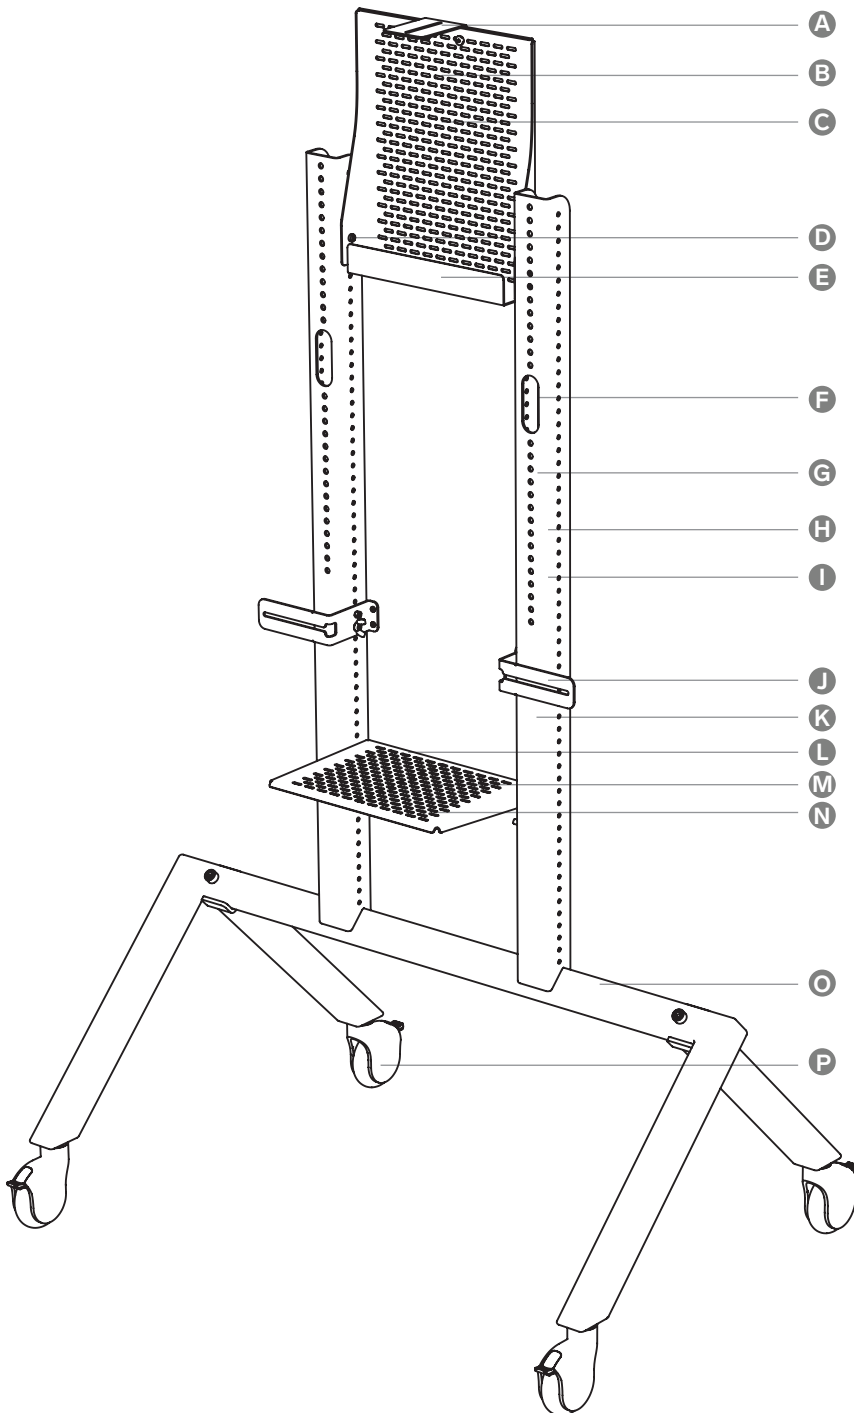

Heckler AV Cart Prime

H700

Build your perfect video cart for flexible office spaces, distance learning, and all-hands meetings with Heckler AV Cart Prime. It has slick looks, commercial-grade construction, nest-ability, and native support for mounting the latest video conferencing equipment. This new edition ships with Device Panel, Control Shelf, and Soundbar Kit all in one box. This means you can configure your cart with the latest and greatest cameras, appliances, controller, and NUCs with ease - above or below your display.

Heckler AV Cart Prime

H700

Features

- A** Mount most cameras using the included PTZ camera adapter.
- B** VESA-compatible hole pattern for mounting any VESA-compatible device.
- C** Hole pattern supports device mounting using the included hook-and-loop straps.
- D** Panel can be rotated for quick access to mounted devices.
- E** Bottom pocket supports the optional mounting of Tripp Lite power strip(not included).
- F** Integrated cart handles.
- G** Height-adjustable display mounting.
* Compatible with displays with VESA 400 (horizontal) mounting pattern, up to 300 pounds of total display weight.
* Recommended for use with 50-inch to 75-inch displays.
- H** Heavy steel construction.
- I** Scratch & fingerprint-resistant powdercoat finish.
- J** Compatible with most popular soundbar and soundbar-shaped devices. Can be mounted to Display Panel above the display.
- K** Integrated cable management inside the Display Rails and along the Rear Legs.
- L** Fasten devices to the shelf's top surface magnetically and with hook & loop straps.
- M** Centered 1/4 inch holes for mounting PTZ and other cameras.
- N** VESA-compatible hole pattern. Compatible with M4 screws.
- O** Patented nesting design to maximize storage space.
- P** Brake casters.
* Cart legs feature female threads compatible with casters and leveling feet with a 1/2 inch-13UNC, 1 inch long threaded post.
- Q** Easy, two-person assembly.