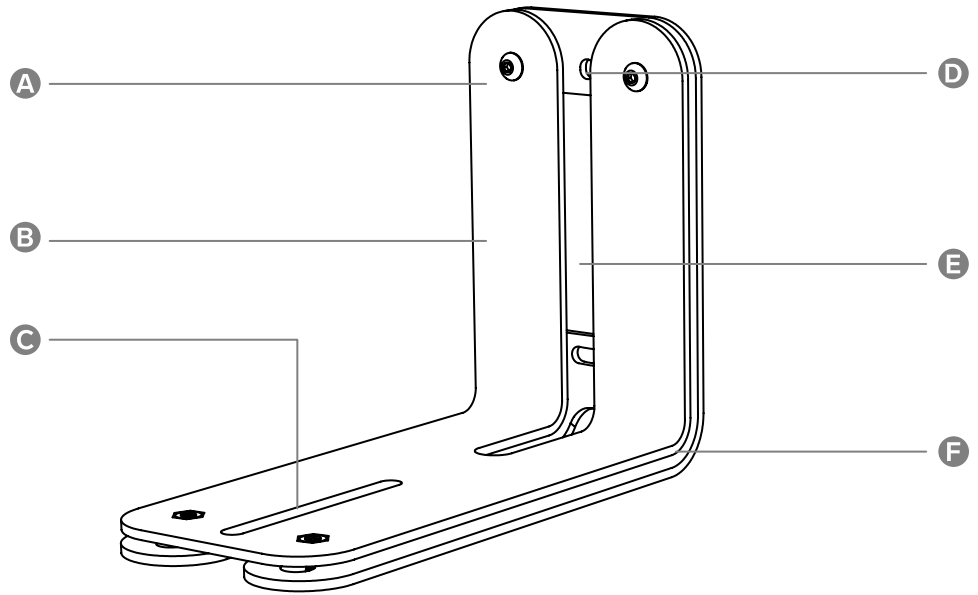

PTZ CAMERA MOUNT

Universal Wall Mount for Pan Tilt Zoom Cameras

Professionally wall-mount PTZ cameras with superior aesthetics, durability, and ease.

PTZ CAMERA MOUNT

H599

Universal Wall Mount for Pan Tilt Zoom Cameras

Features

- A Heavy steel construction
- B Fingerprint-resistant powdercoat finish
- C Universal mounting slot
- D Trims and obscures holes in the drywall
- E Mounts directly to drywall or to a gangbox
- F Dual-layer design for maximum rigidity

Dimensions

PTZ CAMERA MOUNT

H599

Universal Wall Mount for Pan Tilt Zoom Cameras

Specifications

SKU	H599
Height	5.1 inches
Width	3.0 inches
Depth	6.7 inches
Weight	2.5 lbs
Warranty	2 years

Colors

Name	SKU
Black Grey	H599-BG