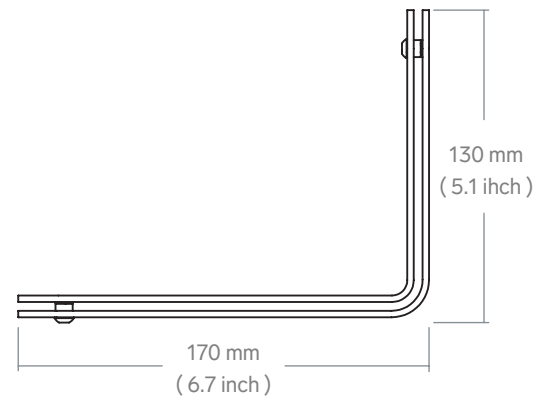

Features

- A Heavy steel construction
- B Fingerprint-resistant powdercoat finish
- C Universal mounting slot
- D Trims and obscures holes in the drywall
- E Mounts directly to drywall or to a gangbox
- F Dual-layer design for maximum rigidity

Dimensions

PTZ CAMERA MOUNT

H599

Universal Wall Mount for Pan Tilt Zoom Cameras

Specifications

SKU	H599
Height	5.1 inches
Width	3.0 inches
Depth	6.7 inches
Weight	2.5 lbs
Warranty	2 years

Colors

Name	SKU
Black Grey	H599-BG