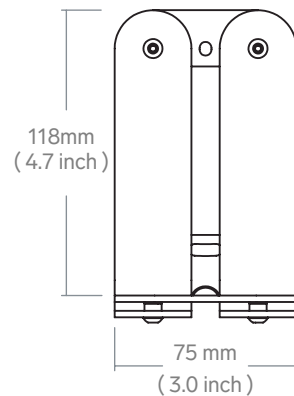

PTZ CAMERA MOUNT

Universal Wall Mount for Pan Tilt Zoom Cameras

Professionally wall-mount PTZ cameras with superior aesthetics, durability, and ease.

PTZ CAMERA MOUNT

H599

Universal Wall Mount for Pan Tilt Zoom Cameras

Features

- A Heavy steel construction
- B Fingerprint-resistant powdercoat finish
- C Universal mounting slot
- D Trims and obscures holes in the drywall
- E Mounts directly to drywall or to a gangbox
- F Dual-layer design for maximum rigidity

Dimensions

PTZ CAMERA MOUNT

H599

Universal Wall Mount for Pan Tilt Zoom Cameras

Specifications

SKU	H599
Height	5.1 inches
Width	3.0 inches
Depth	6.7 inches
Weight	2.5 lbs
Warranty	2 years

Colors

Name	SKU
Black Grey	H599-BG