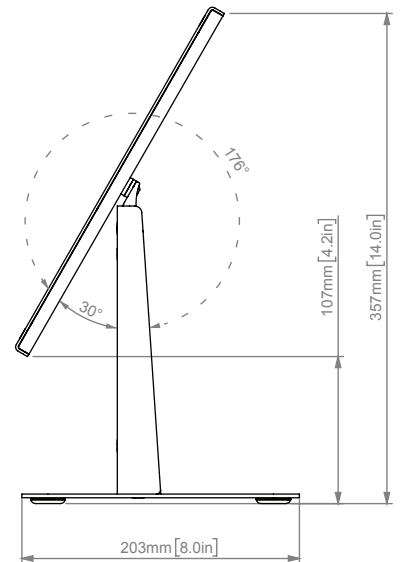

CHEXOLOGY STAND

H972, H973

for iPad & iPad mini

Features (iPad)

CHEXOLOGY STAND

H972, H973

for iPad & iPad mini

Dimensions (iPad)

CHEXOLOGY STAND

H972, H973

for iPad & iPad mini

Dimensions (iPad mini)

CHEXOLOGY STAND

H972, H973

for iPad & iPad mini

	H972		H973	
Specifications				
	Height	23.4 inches	Height	14 inches
	Width	12.2 inches	Width	7.8 inches
	Depth	2.2 inches	Depth	8 inches
	Weight	4.8 pounds	Weight	5 pounds
	Warranty	2 years	Warranty	2 years