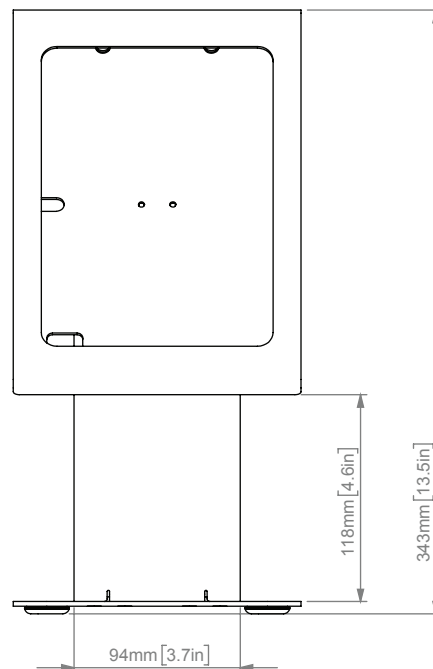

CHEXOLOGY STAND

H972, H973

for iPad & iPad mini

Features (iPad)

CHEXOLOGY STAND

H972, H973

for iPad & iPad mini

Dimensions (iPad)

CHEXOLOGY STAND

H972, H973

for iPad & iPad mini

Dimensions (iPad mini)

CHEXOLOGY STAND

H972, H973

for iPad & iPad mini

	H972		H973	
Specifications				
	Height	23.4 inches	Height	14 inches
	Width	12.2 inches	Width	7.8 inches
	Depth	2.2 inches	Depth	8 inches
	Weight	4.8 pounds	Weight	5 pounds
	Warranty	2 years	Warranty	2 years