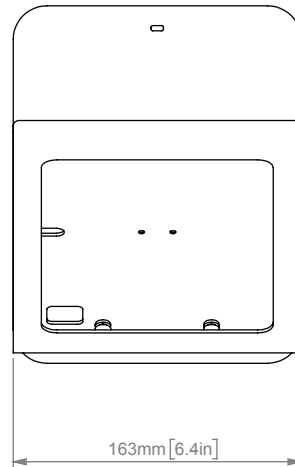

CHEXOLOGY STAND

H972, H973

for iPad & iPad mini

Features (iPad)

CHEXOLOGY STAND

H972, H973

for iPad & iPad mini

Dimensions (iPad)

CHEXOLOGY STAND

H972, H973

for iPad & iPad mini

Dimensions (iPad mini)

CHEXOLOGY STAND

H972, H973

for iPad & iPad mini

	H972		H973	
Specifications				
	Height	23.4 inches	Height	14 inches
	Width	12.2 inches	Width	7.8 inches
	Depth	2.2 inches	Depth	8 inches
	Weight	4.8 pounds	Weight	5 pounds
	Warranty	2 years	Warranty	2 years