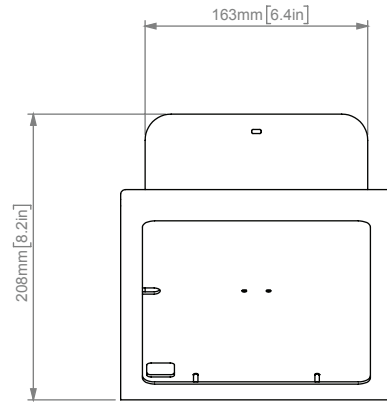

CHEXOLOGY STAND

H972, H973

for iPad & iPad mini

Features (iPad)

CHEXOLOGY STAND

H972, H973

for iPad & iPad mini

Dimensions (iPad)

CHEXOLOGY STAND

H972, H973

for iPad & iPad mini

Dimensions (iPad mini)

CHEXOLOGY STAND

H972, H973

for iPad & iPad mini

	H972		H973	
Specifications				
	Height	23.4 inches	Height	14 inches
	Width	12.2 inches	Width	7.8 inches
	Depth	2.2 inches	Depth	8 inches
	Weight	4.8 pounds	Weight	5 pounds
	Warranty	2 years	Warranty	2 years