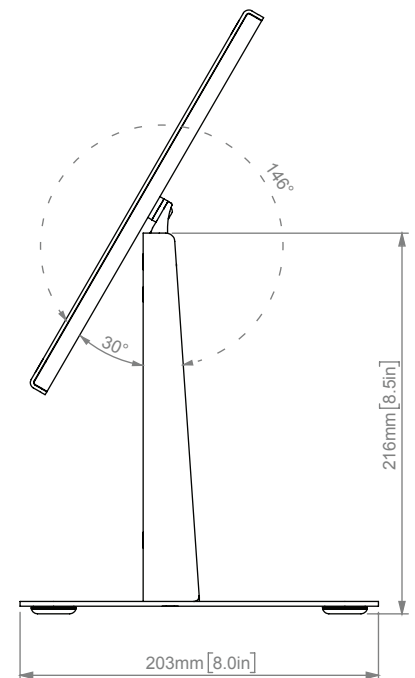

CHEXOLOGY STAND

H972, H973

for iPad & iPad mini

Features (iPad)

CHEXOLOGY STAND

H972, H973

for iPad & iPad mini

Dimensions (iPad)

CHEXOLOGY STAND

H972, H973

for iPad & iPad mini

Dimensions (iPad mini)

CHEXOLOGY STAND

H972, H973

for iPad & iPad mini

	H972		H973	
Specifications				
	Height	23.4 inches	Height	14 inches
	Width	12.2 inches	Width	7.8 inches
	Depth	2.2 inches	Depth	8 inches
	Weight	4.8 pounds	Weight	5 pounds
	Warranty	2 years	Warranty	2 years