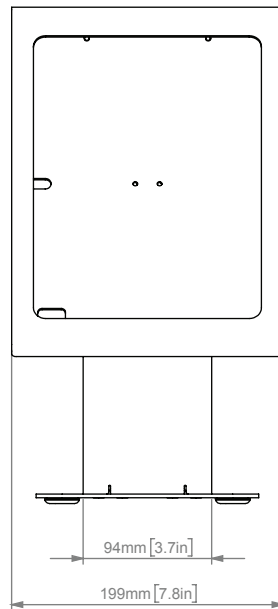

CHEXOLOGY STAND

H972, H973

for iPad & iPad mini

Features (iPad)

CHEXOLOGY STAND

H972, H973

for iPad & iPad mini

Dimensions (iPad)

CHEXOLOGY STAND

H972, H973

for iPad & iPad mini

Dimensions (iPad mini)

CHEXOLOGY STAND

H972, H973

for iPad & iPad mini

	H972		H973	
Specifications				
	Height	23.4 inches	Height	14 inches
	Width	12.2 inches	Width	7.8 inches
	Depth	2.2 inches	Depth	8 inches
	Weight	4.8 pounds	Weight	5 pounds
	Warranty	2 years	Warranty	2 years