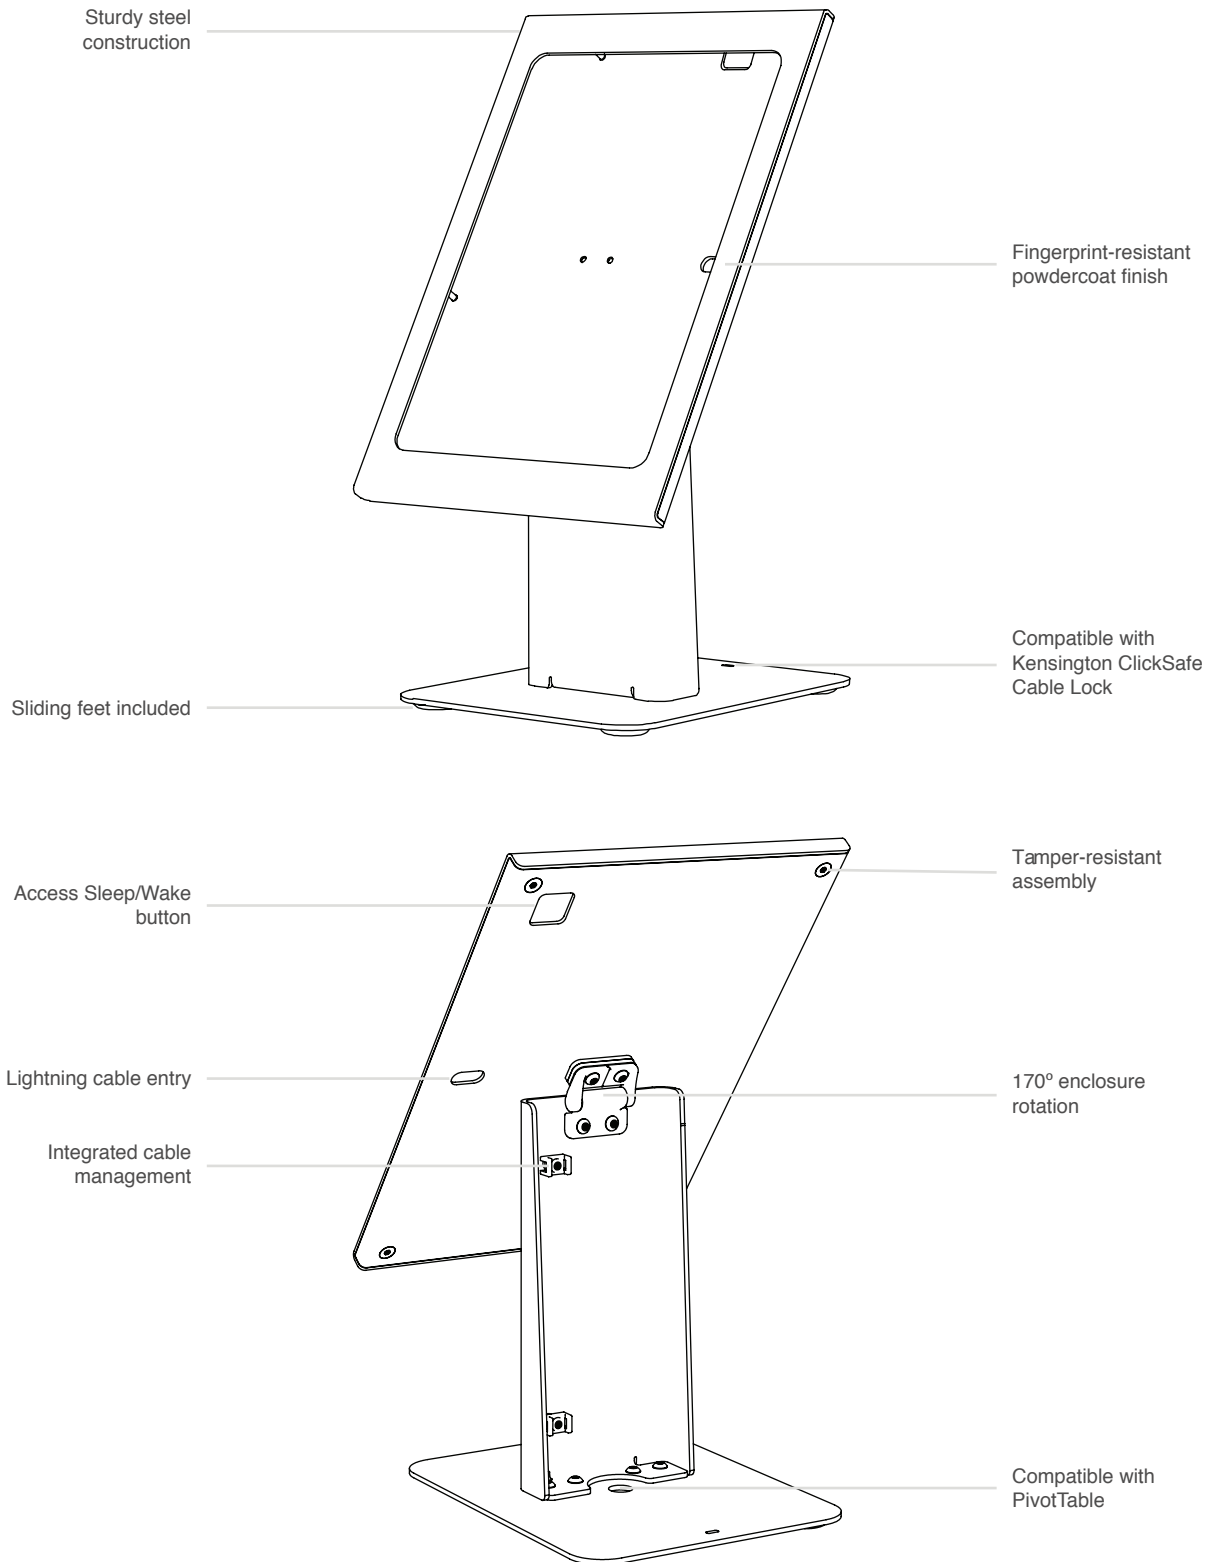

CHEXOLOGY STAND

for iPad & iPad mini

H972, H973

Modern Check-in Stand for Coatchex

Create a modern check-in experience for your guests with Chexology Stand and Coatchex. Whether you're checking bags and coats, or renting hardware and peripherals, Coatchex ditches the claim ticket to create a simple way to keep track transactions. Chexology Stand makes the process easy, simple, and secure with high quality hardware and clever features.

CHEXOLOGY STAND

H972, H973

for iPad & iPad mini

Features (iPad)

CHEXOLOGY STAND

H972, H973

for iPad & iPad mini

Dimensions (iPad)

CHEXOLOGY STAND

H972, H973

for iPad & iPad mini

Dimensions (iPad mini)

CHEXOLOGY STAND

H972, H973

for iPad & iPad mini

	H972		H973	
Specifications				
	Height	23.4 inches	Height	14 inches
	Width	12.2 inches	Width	7.8 inches
	Depth	2.2 inches	Depth	8 inches
	Weight	4.8 pounds	Weight	5 pounds
	Warranty	2 years	Warranty	2 years