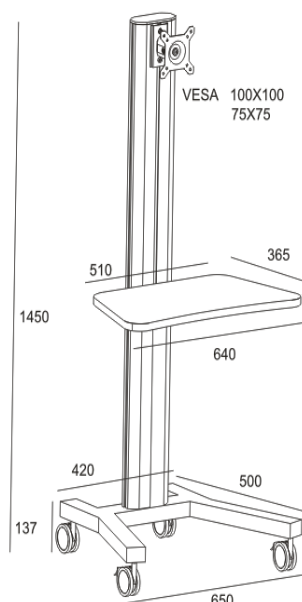

Trak PC Mobile Workstation

Computer Desk Workstation Silver

Trak PC Mobile Workstation for LCD display, aluminium and steel, 1 screen, single side, tilt, rotates, VESA Max 100x100 - screen size: 17"-27" - powder coated silver

Specification

Model	MT-T70
Total Dimensions	27.55" x 21.65" x 57.08"
VESA	75x75 & 100x100
Base size -	
Back	12.59"(between wheels)
Front	22.04"(between wheels)
Side	19.68"(between wheels)
Keyboard shelf	25.39" x 14.37" x 0.66"
Printer shelf	16.53" x 11.02"
PC shelf	14.17" x 7.87"
Main pole size	50.39" x 5.9" x 2.75"
Cross bar size	27.55" x 2.75" x 0.59"
Max Load Capacity:	
* Monitor mount:	10kg
* Storage Box	20kg
* Printer Shelf	20kg
* CPU Holder	20kg
* Keyboard Tray	20kg
Weight	29.36kg