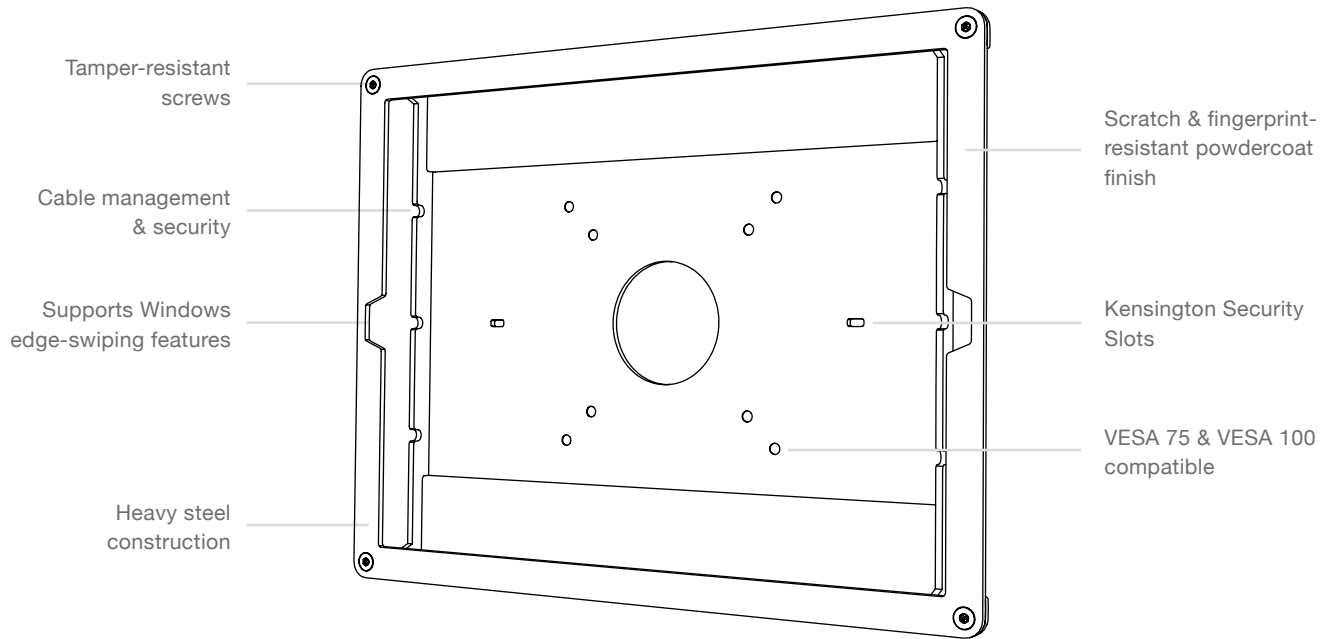

# WindFall® FRAME

Secure Wall Mount for Surface Pro 3 & 4

Bring the power of Windows to your wall with WindFall Frame for Surface Pro 3 & 4. WindFall Frame secures the full-featured tablet without compromising its slim aesthetic. With a fully functional Windows tablet in your business, the use cases are limited only by your imagination.

### Specifications

<b>SKU</b> H404	<b>Height</b>	8.9 inches
	<b>Width</b>	11.5 inches
	<b>Depth</b>	1.1 inches
	<b>Weight</b>	3 pounds

### What's Included

- WindFall Frame for Surface Pro 3, 4
- Assembly tool
- VESA mounting hardware
- Drywall installation hardware
- Four screw caps