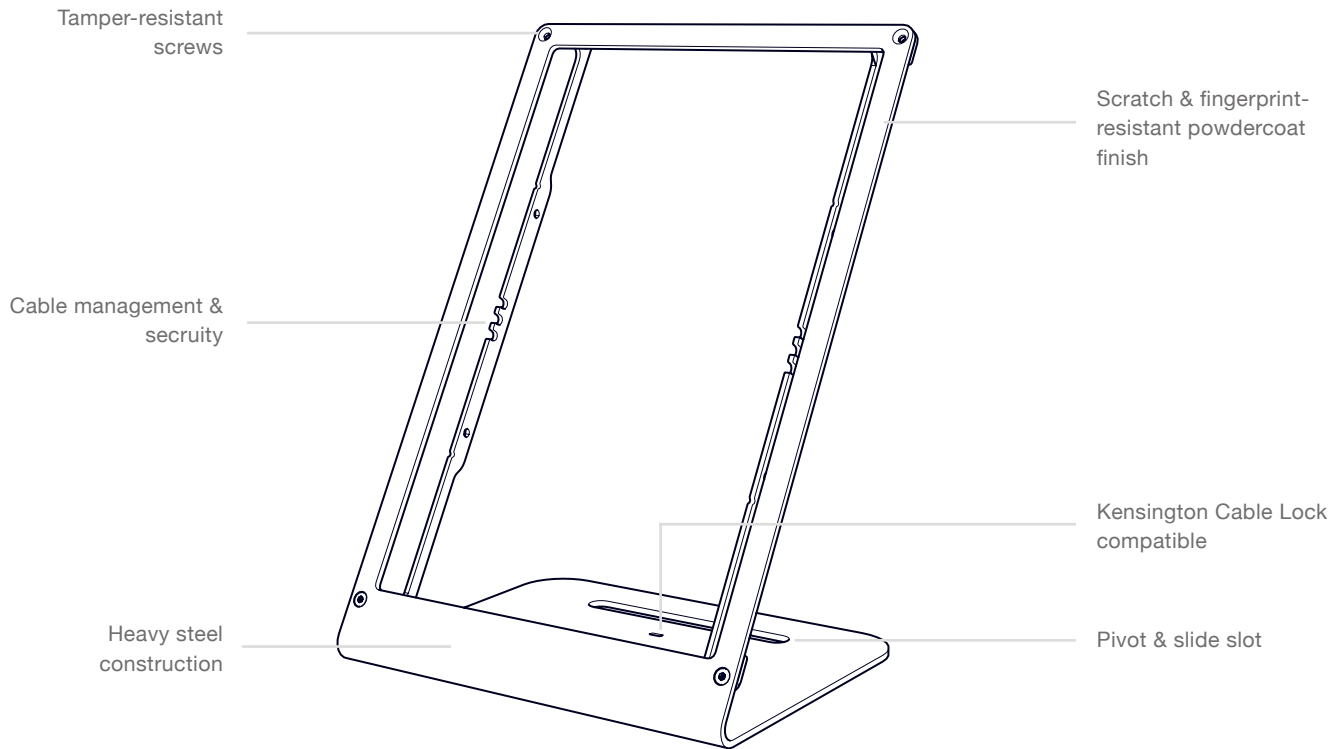

# WindFall® STAND

Secure Stand for 12.9-inch iPad Pro in Portrait Orientation

Apple's largest tablet becomes the ultimate digital signage tool when secured with WindFall Stand Portrait for iPad Pro 12.9". With its expansive real estate and high pixel density, iPad Pro 12.9's gorgeous display is the perfect canvas for an in-store catalog, digital advertisement, or restaurant menu.

## Specifications

<b>SKU</b> H385	<b>Height</b>	12 inches
	<b>Width</b>	8.75 inches
	<b>Depth</b>	6.5 inches
	<b>Weight</b>	3.55 pounds

## What's Included

- WindFall Stand Portrait for iPad Pro 12.9"
- PivotTable
- Assembly tool
- Adapter clips
- Four (4) friction feet
- Four (4) sliding feet
- Four (4) screw caps

**Available Colors** Additional and custom colors available upon request. Minimum order and additional charges will apply.